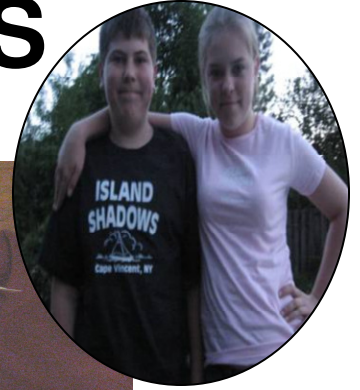

# ISLAND SHADOWS

**T-Shirts \$10.00 each & Hoodies \$20.00 each**

**Colors Available:** *Navy, Maroon, Black, Gray, Kelly, Pink, Light Blue*

**Sizes available:**

Youth S,M, L - Adult S, M, L, XL,2XL

---